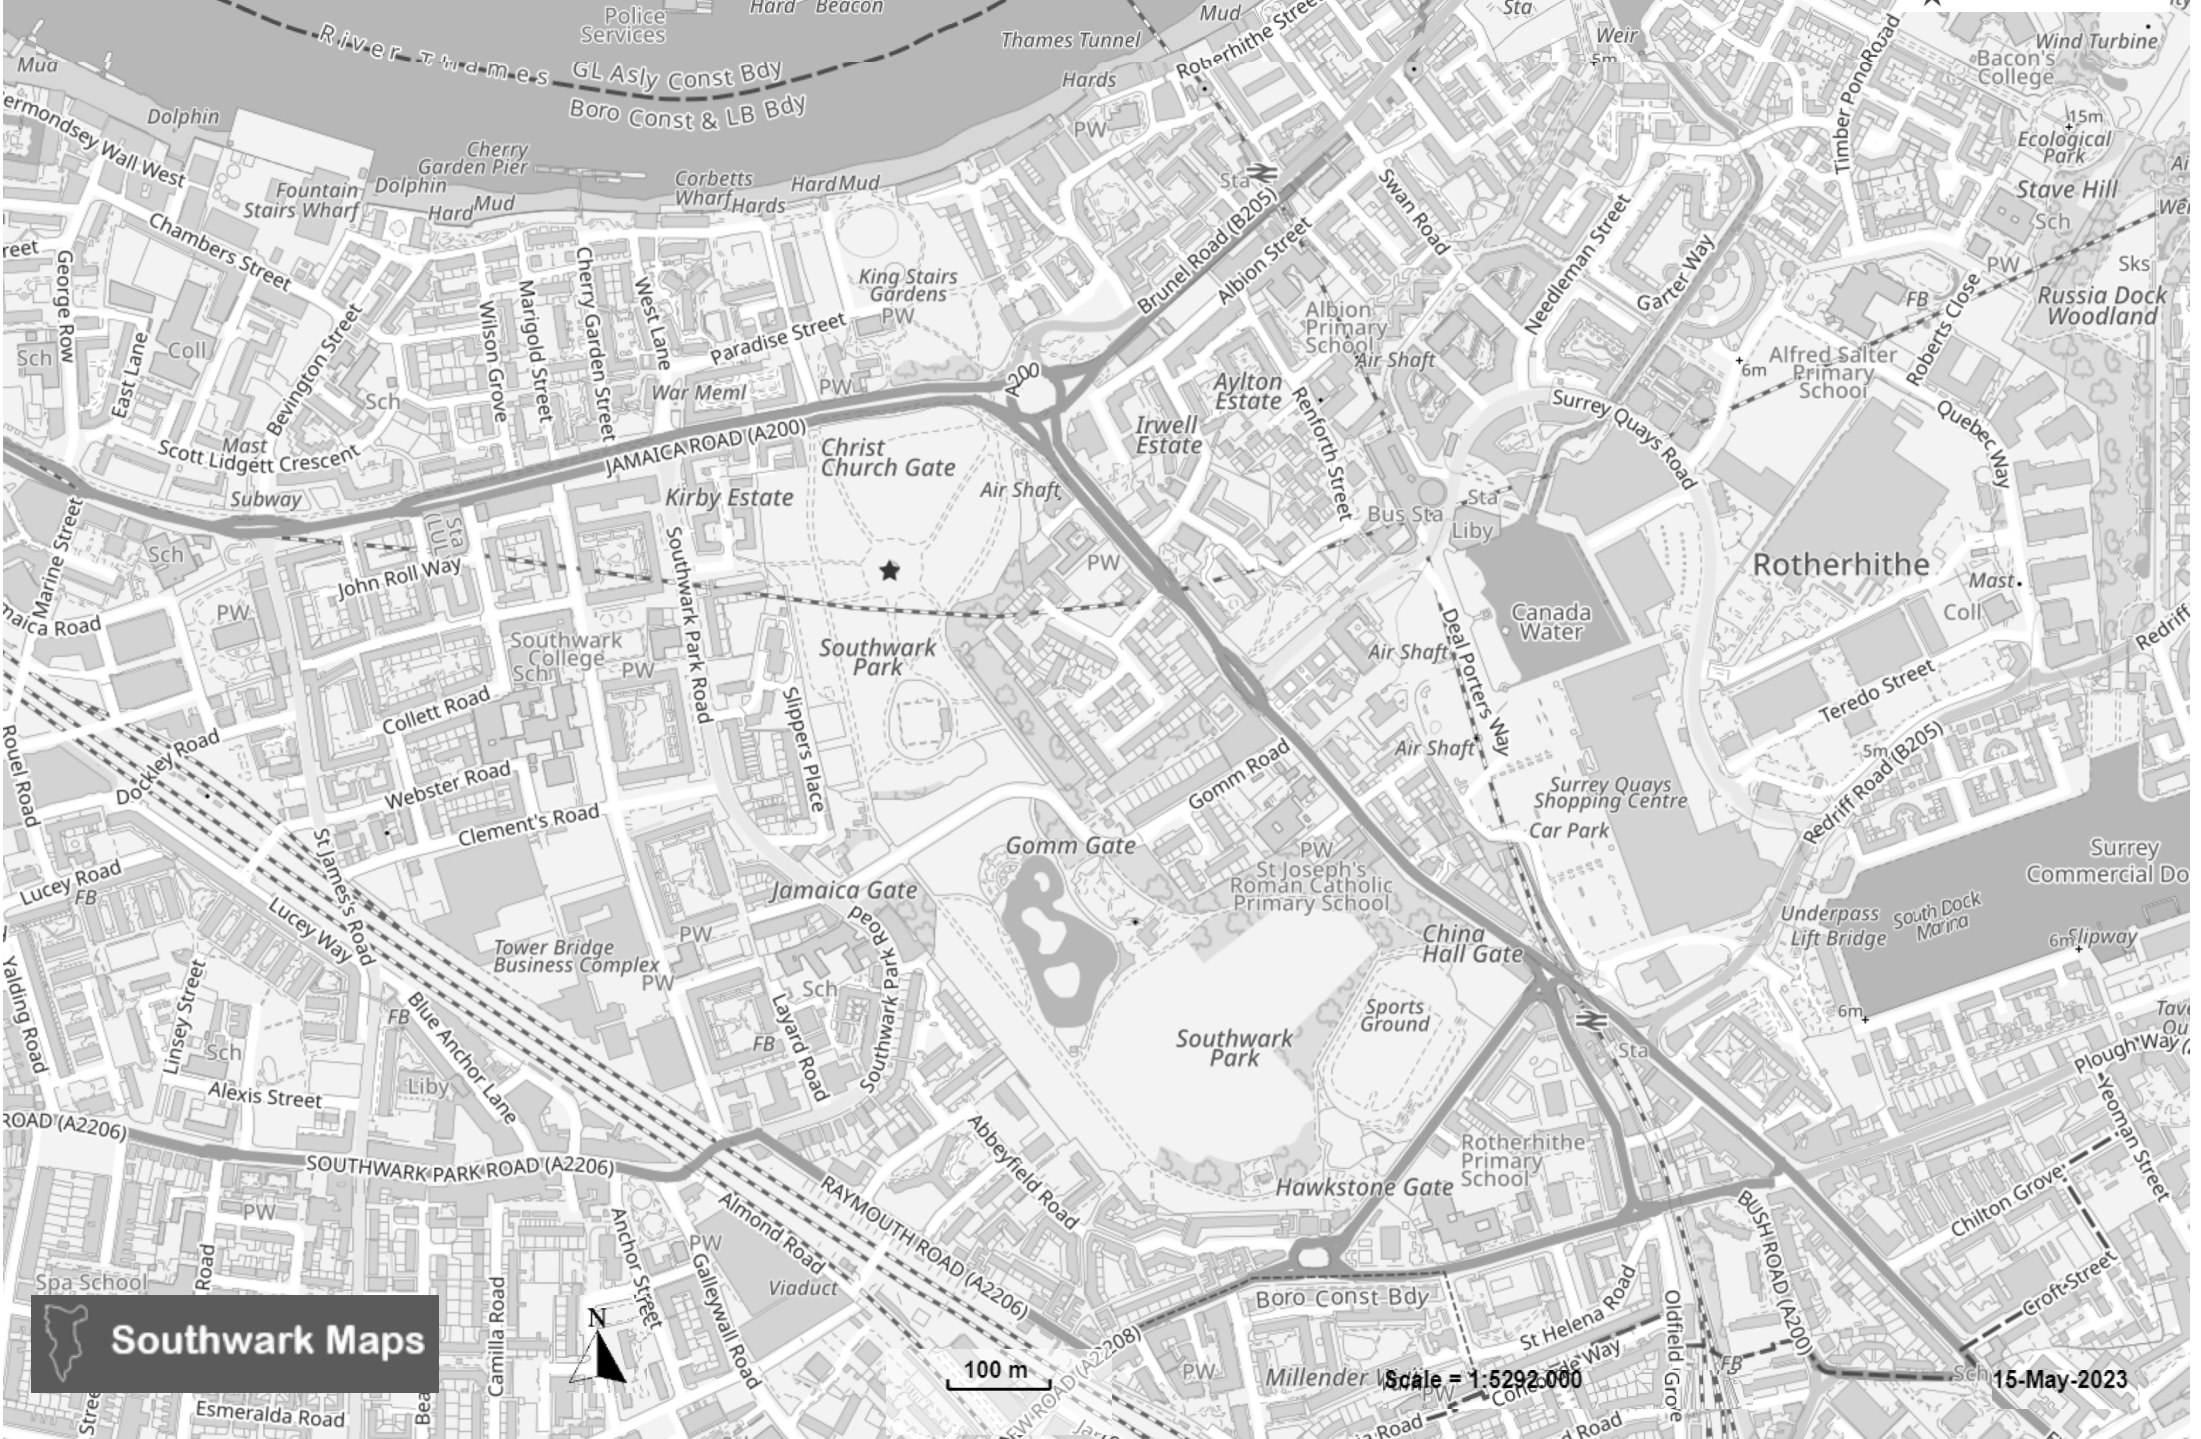

# L B SOUTHWARK PROPERTY DIVISION SOUTHWARK PARK, GOMM ROAD, LONDON SE16 2ET

## APPENDIX E

Annotations  
★ Point 2

 Southwark Maps

100 m

Scale = 1:5292,000

15-May-2023